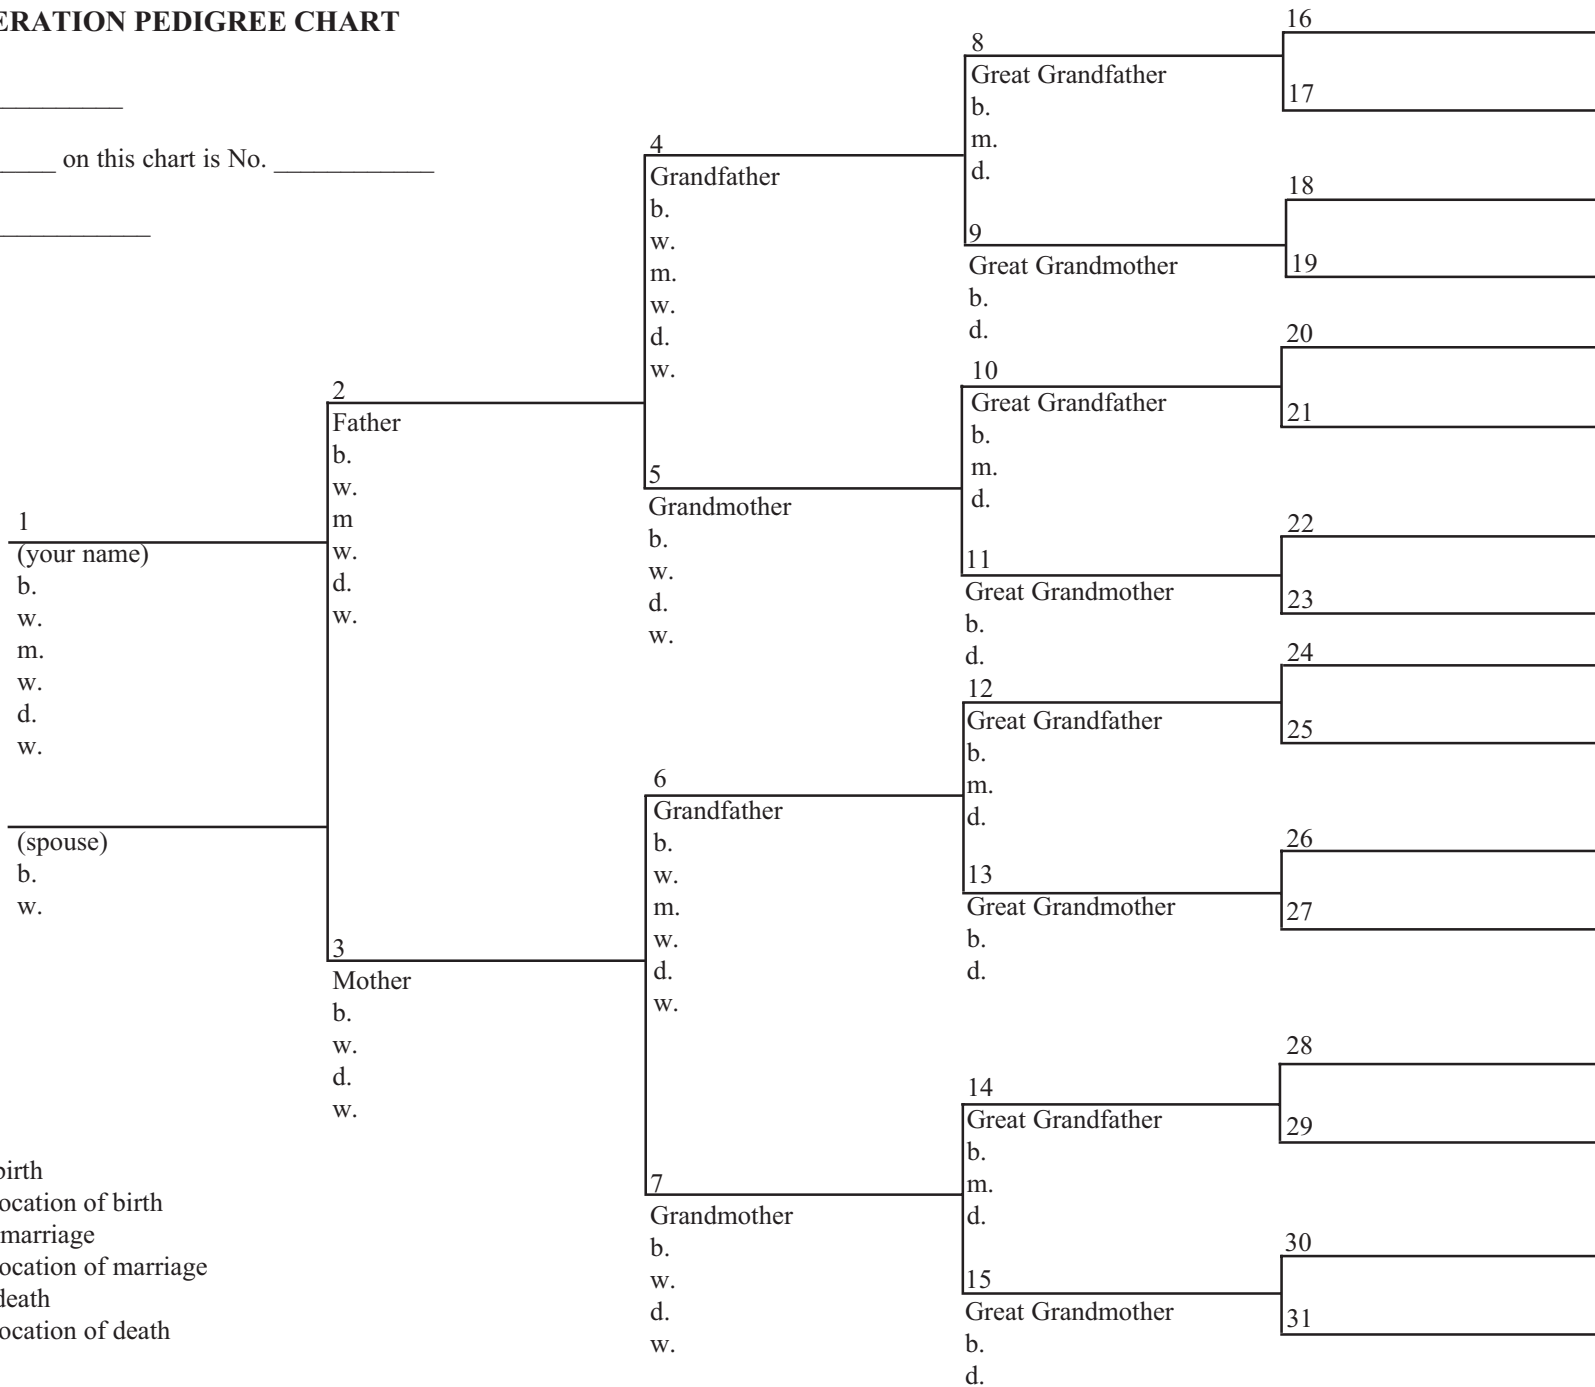

# FIVE GENERATION PEDIGREE CHART

Chart No. \_\_\_\_\_

No. \_\_\_\_\_ on this chart is No. \_\_\_\_\_

on chart No. \_\_\_\_\_

b = date of birth  
w = where/location of birth  
m = date of marriage  
w = where/location of marriage  
d = date of death  
w = where/location of death