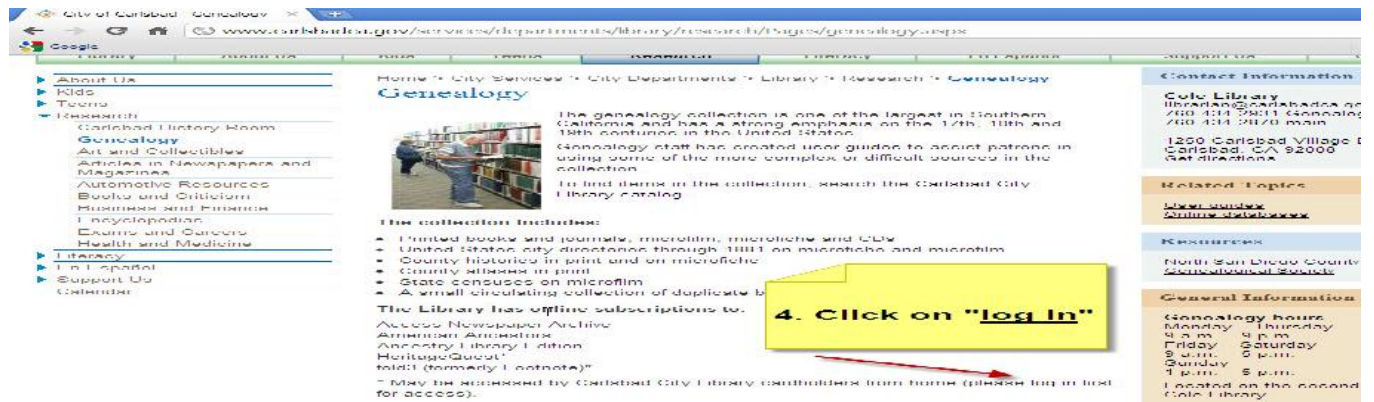

To use Heritage Quest at **home**, you need a Carlsbad Library Card and a PIN.
 You will have to fill out an application and present it and an ID card to the Library.

1. Go to the internet and type the library Web Site:
<http://www.carlsbadca.gov> (then press the ENTER KEY)

The following screen will appear

- History Room
- Lectables
- Newspapers and
- Resources
- Criticism
- and Finance
- dias
- l Careers
- Medicine

Research

Premium Web Resources

Auto Repair Reference Center