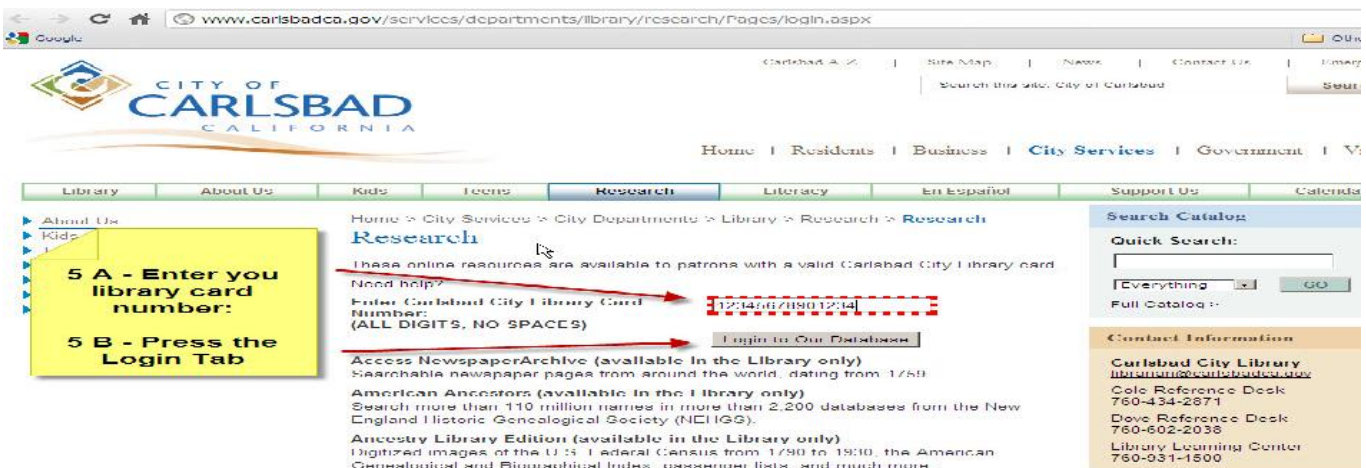

To use Heritage Quest at **home**, you need a Carlsbad Library Card and a PIN.
 You will have to fill out an application and present it and an ID card to the Library.

1. Go to the internet and type the library Web Site:
<http://www.carlsbadca.gov> (then press the ENTER KEY)

The following screen will appear

- History Room
- Lectables
- Newspapers and
- Resources
- Criticism
- and Finance
- dias
- l Careers
- Medicine

Research

Premium Web Resources

Auto Repair Reference Center